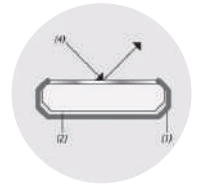

Rhodium Front surface