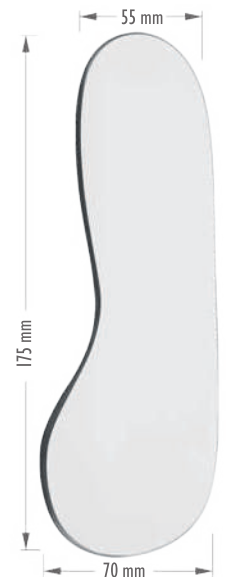

(Pack of 12)

Code	Dia
08-126	24mm
08-128	26mm

**Rhodium Single Sided**

Ref.08-130 Ø22,0 mm

**Rhodium Single Sided**

Ref.08-131 18,0 x 33,0mm

**Rhodium ,Plane Double Sided**

Ref.08-132 Ø24,0 mm

**08-208  
Buccal**

**08-210  
Lingual**

**08-211  
Lingual - Large**

**Order-No. Fingerform - hollow**

---

Ref. 08-250  
extra light

13,5 cm

**Chrome/ hollow**

---

Ref. 08-251

12,5 cm

**Hollow**

---

Ref. 08-252  
extra light

14,0 cm

**Octagon- knurled solid**

---

Ref. 08-253

12,0 cm

**Knurled solid round**

---

Ref. 08-254

12,5 cm

**Round - hollow**