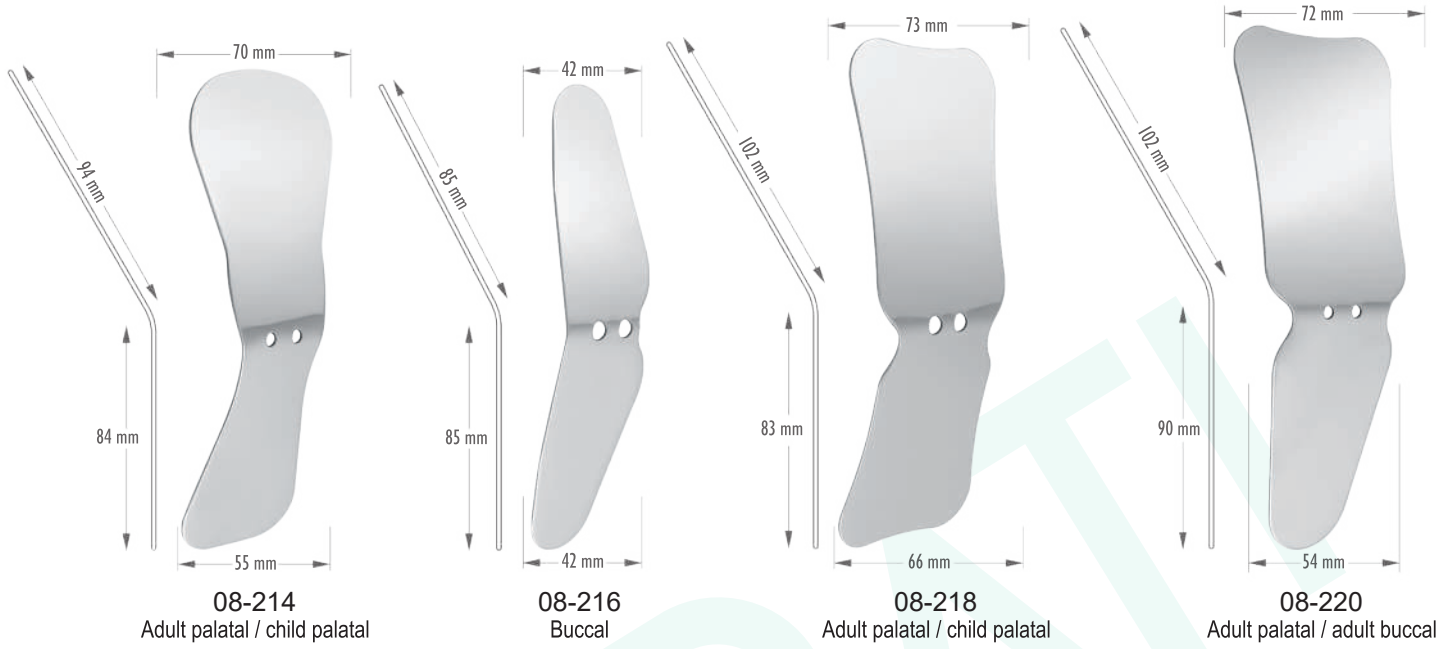

double sided mirror

**Packing for 12pcs mirrors**

**Rhodium Front surface**

**Aluminum Back surface**

**08-200  
Palatal-Adult**

**08-202  
Palatal-Adult Large**

**08-204  
Palatal-Child**

**08-206  
Buccal - Small**

**08-208  
Buccal**

**08-210  
Lingual**

**08-211  
Lingual - Large**

**Order-No. Fingerform - hollow**

---

Ref. 08-250  
extra light

13,5 cm

**Chrome/ hollow**

---

Ref. 08-251

12,5 cm

**Hollow**

---

Ref. 08-252  
extra light

14,0 cm

**Octagon- knurled solid**