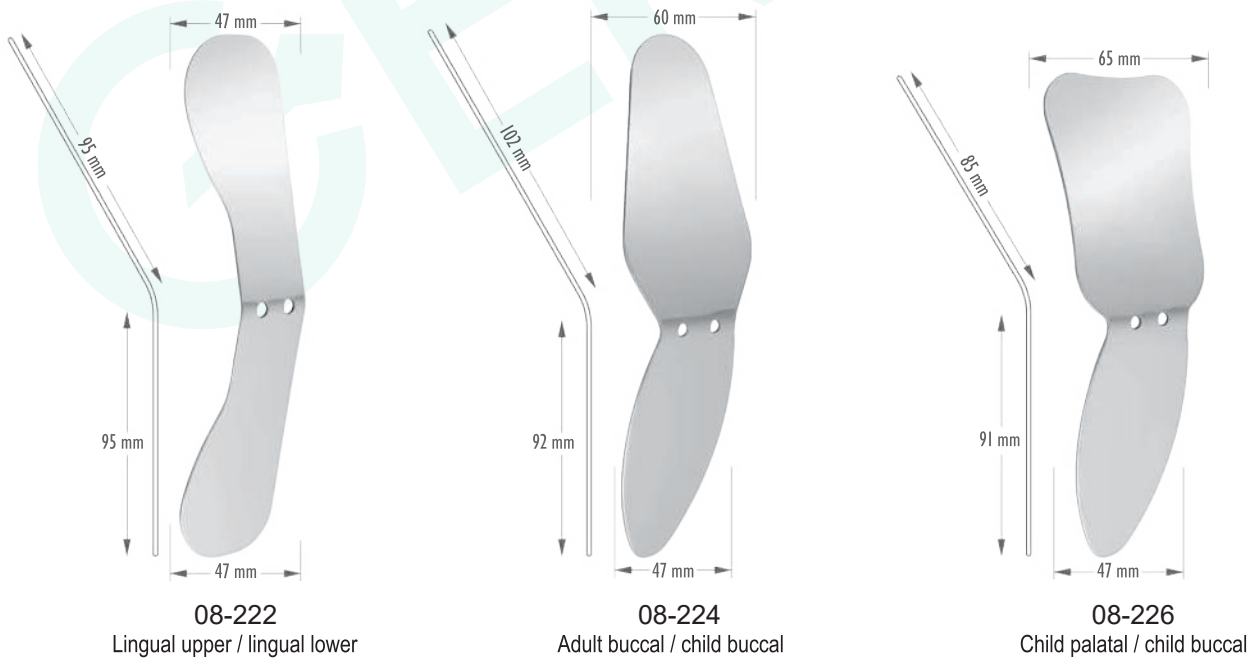

double sided mirror

**Packing for 12pcs mirrors**

**Rhodium Front surface**

**Aluminum Back surface**

**08-200  
Palatal-Adult**

**08-202  
Palatal-Adult Large**

**08-204  
Palatal-Child**

**08-206  
Buccal - Small**

**08-208  
Buccal**

**08-210  
Lingual**

**08-211  
Lingual - Large**

**Order-No. Fingerform - hollow**

---

Ref. 08-250  
extra light

13,5 cm

**Chrome/ hollow**

---

Ref. 08-251

12,5 cm

**Hollow**

---

Ref. 08-252  
extra light

14,0 cm

**Octagon- knurled solid**

---

Ref. 08-253

12,0 cm

**Knurled solid round**

---

Ref. 08-254

12,5 cm

**Round - hollow**