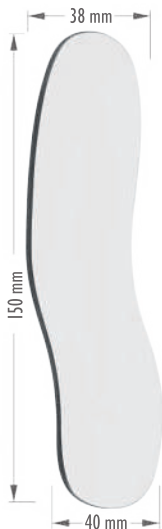

**08-206
Buccal - Small**